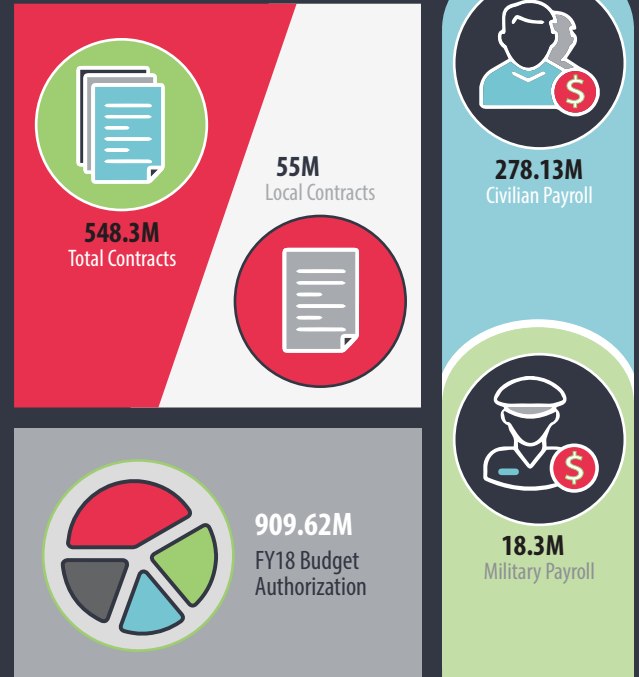

# NAVAL SUPPORT FACILITY INDIAN HEAD – 2019 IMPACT SUMMARY

**NAVAL SUPPORT FACILITY (NSF) INDIAN HEAD**, established in 1890, includes host command Naval Support Activity South Potomac (NSASP) and major tenant commands Naval Surface Warfare Center Indian Head Explosive Ordnance Disposal Technology Division (NSWC IHEODTD), the Marine Corps Chemical Biological Incident Response Force (CBIRF), the Naval Ordnance Safety and Security Activity (NOSSA) and Naval Sea Logistics Center (NAVSEALOGCEN) Indian Head. Also on the installation are support commands Naval Facilities Engineering Command (NAVFAC) Washington Public Works Indian Head Site, Naval Supply Systems Command Fleet Logistics Center Norfolk Indian Head office (NAVSUP FLCN-IH), Naval Branch Health Clinic Indian Head and Navy Exchange.

## ECONOMIC IMPACT SUMMARY