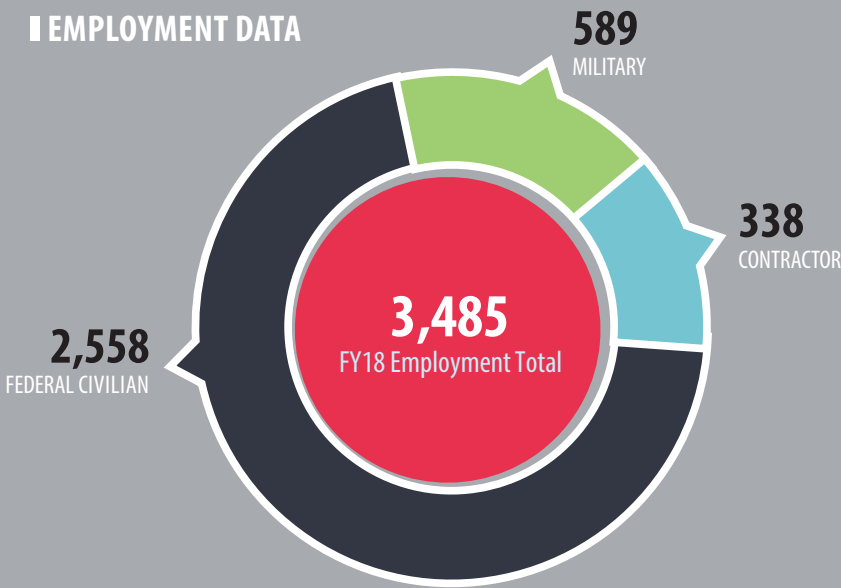

EMPLOYMENT DATA

NOTES:

- Naval Support Activity South Potomac personnel numbers, payroll, budget and contracts encompass both NSF Dahlgren and NSF Indian Head.
- NSWC IHEODTD numbers encompass Indian Head site only.
- Contractor personnel utilizing on- and/or off-base work spaces.