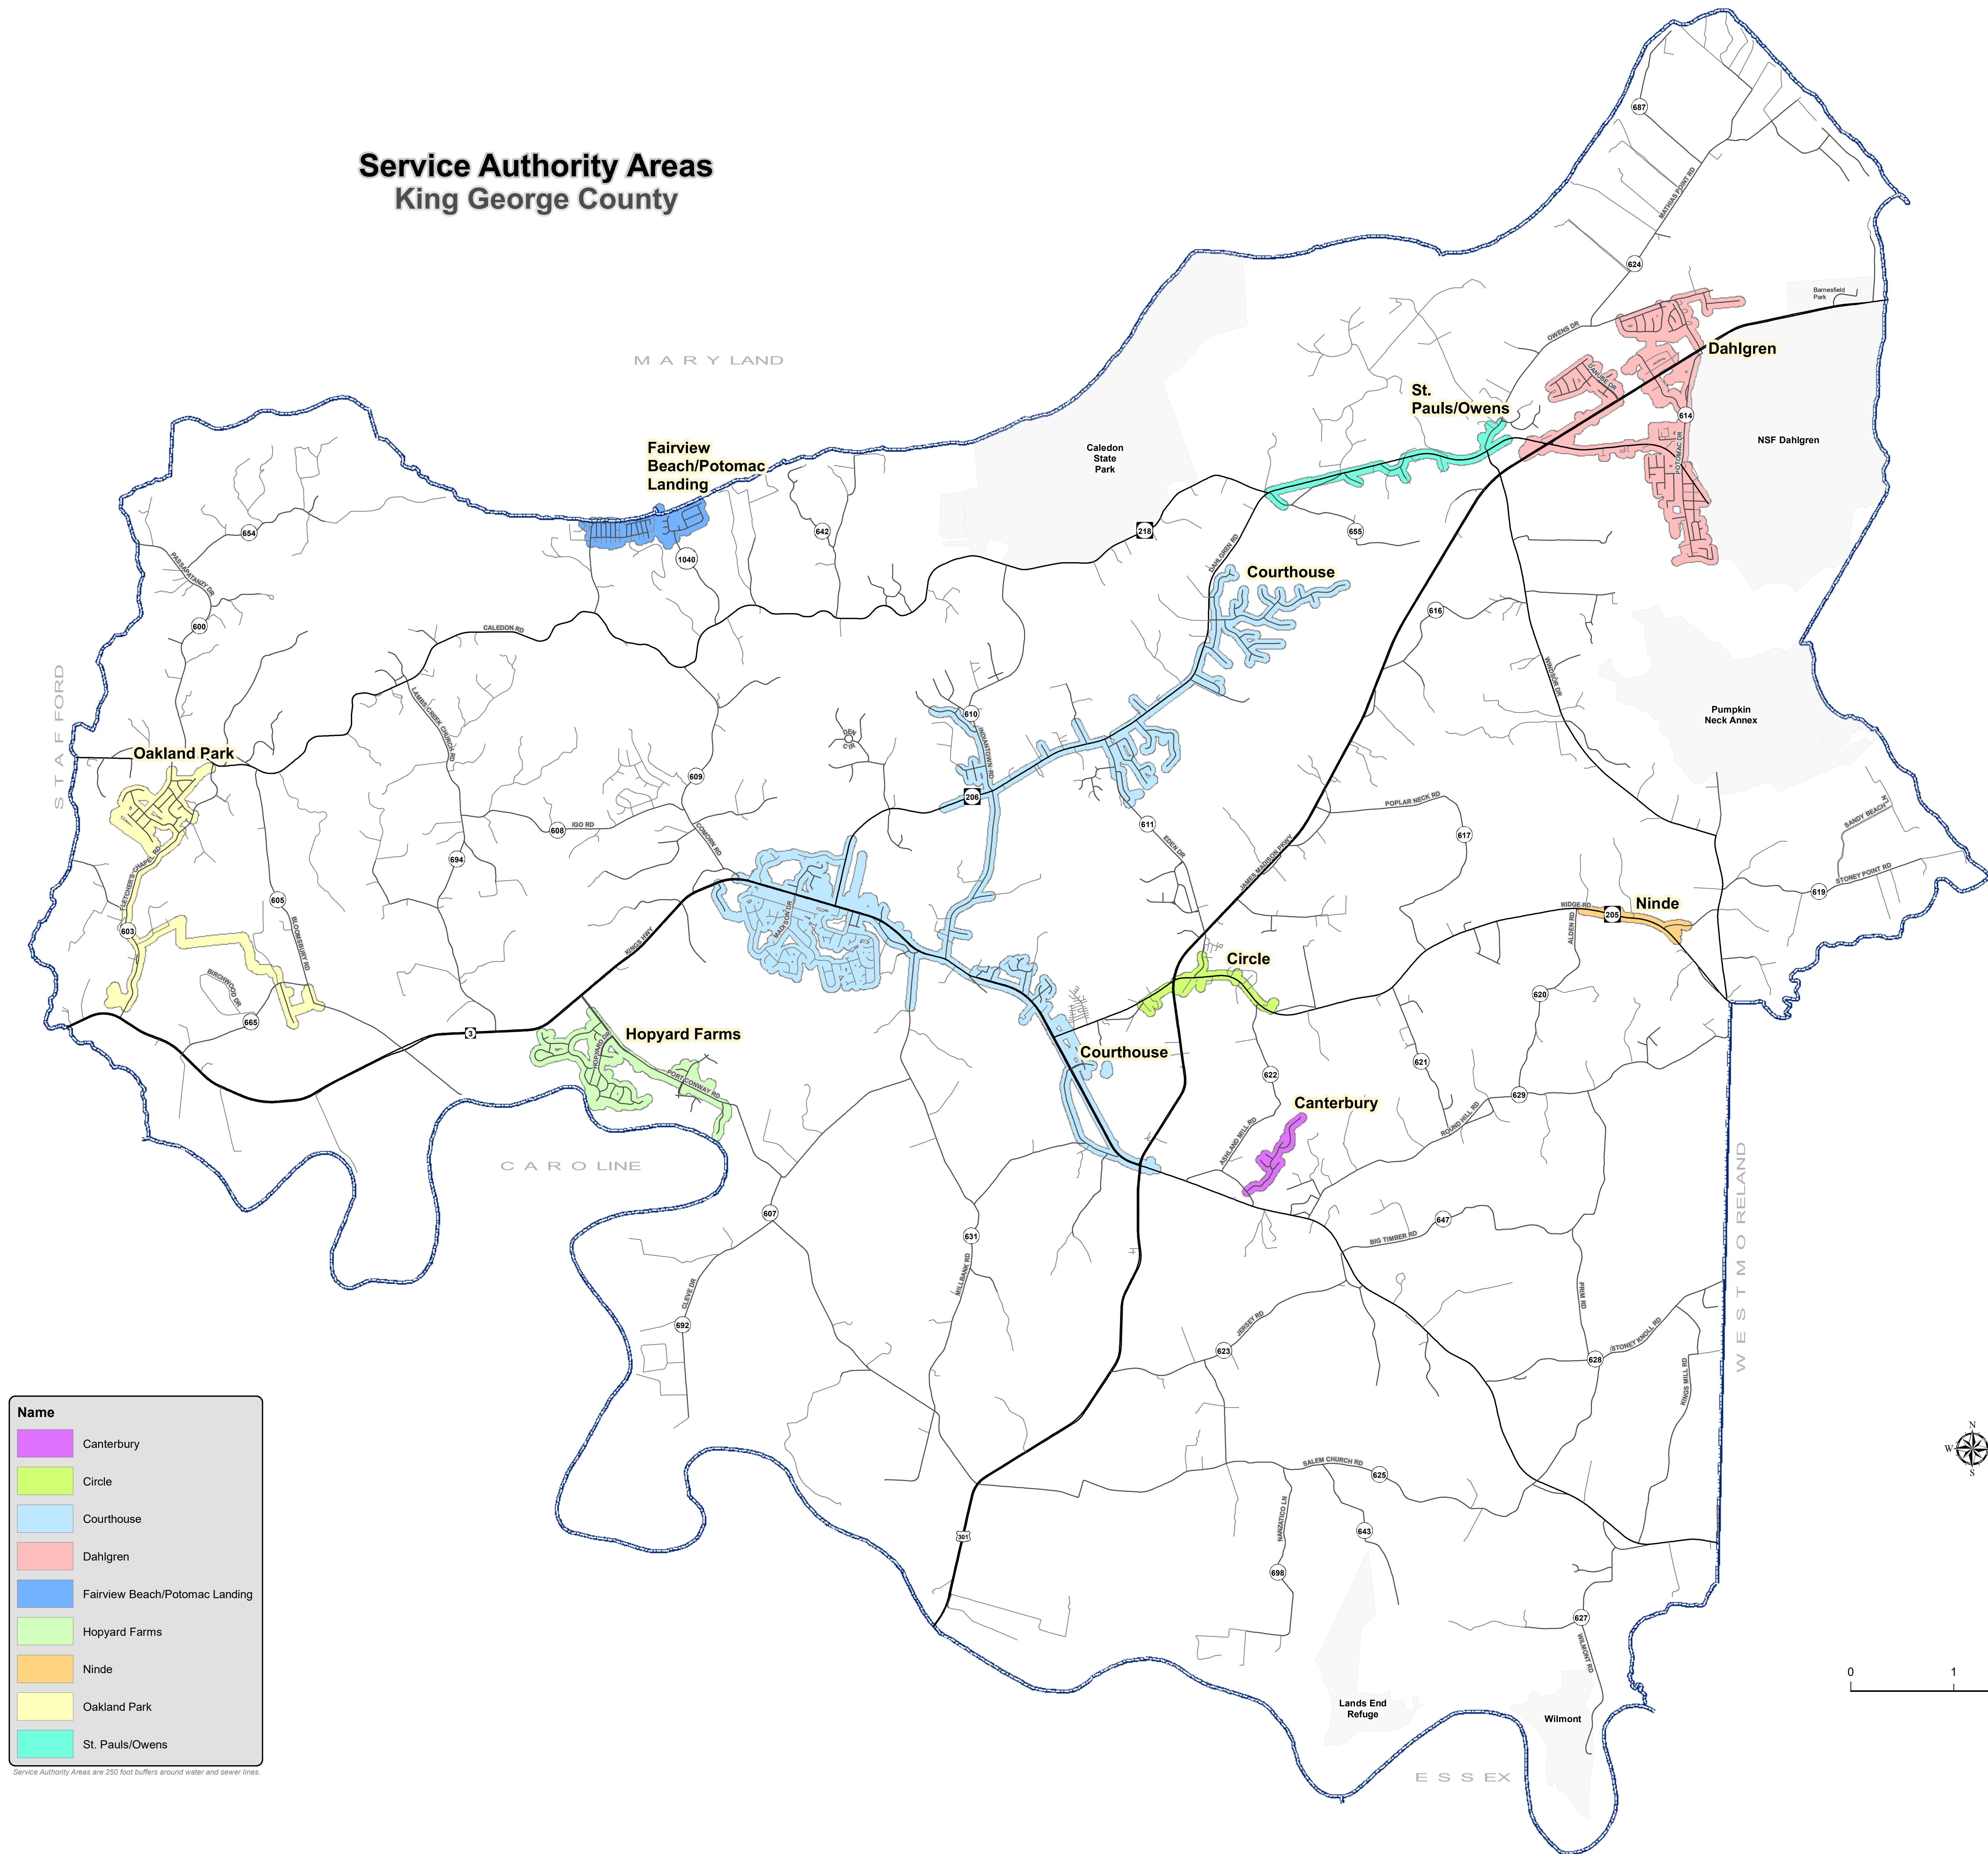

Service Authority Areas King George County

Name	
	Canterbury
	Circle
	Courthouse
	Dahlgren
	Fairview Beach/Potomac Landing
	Hopyard Farms
	Ninde
	Oakland Park
	St. Pauls/Owens