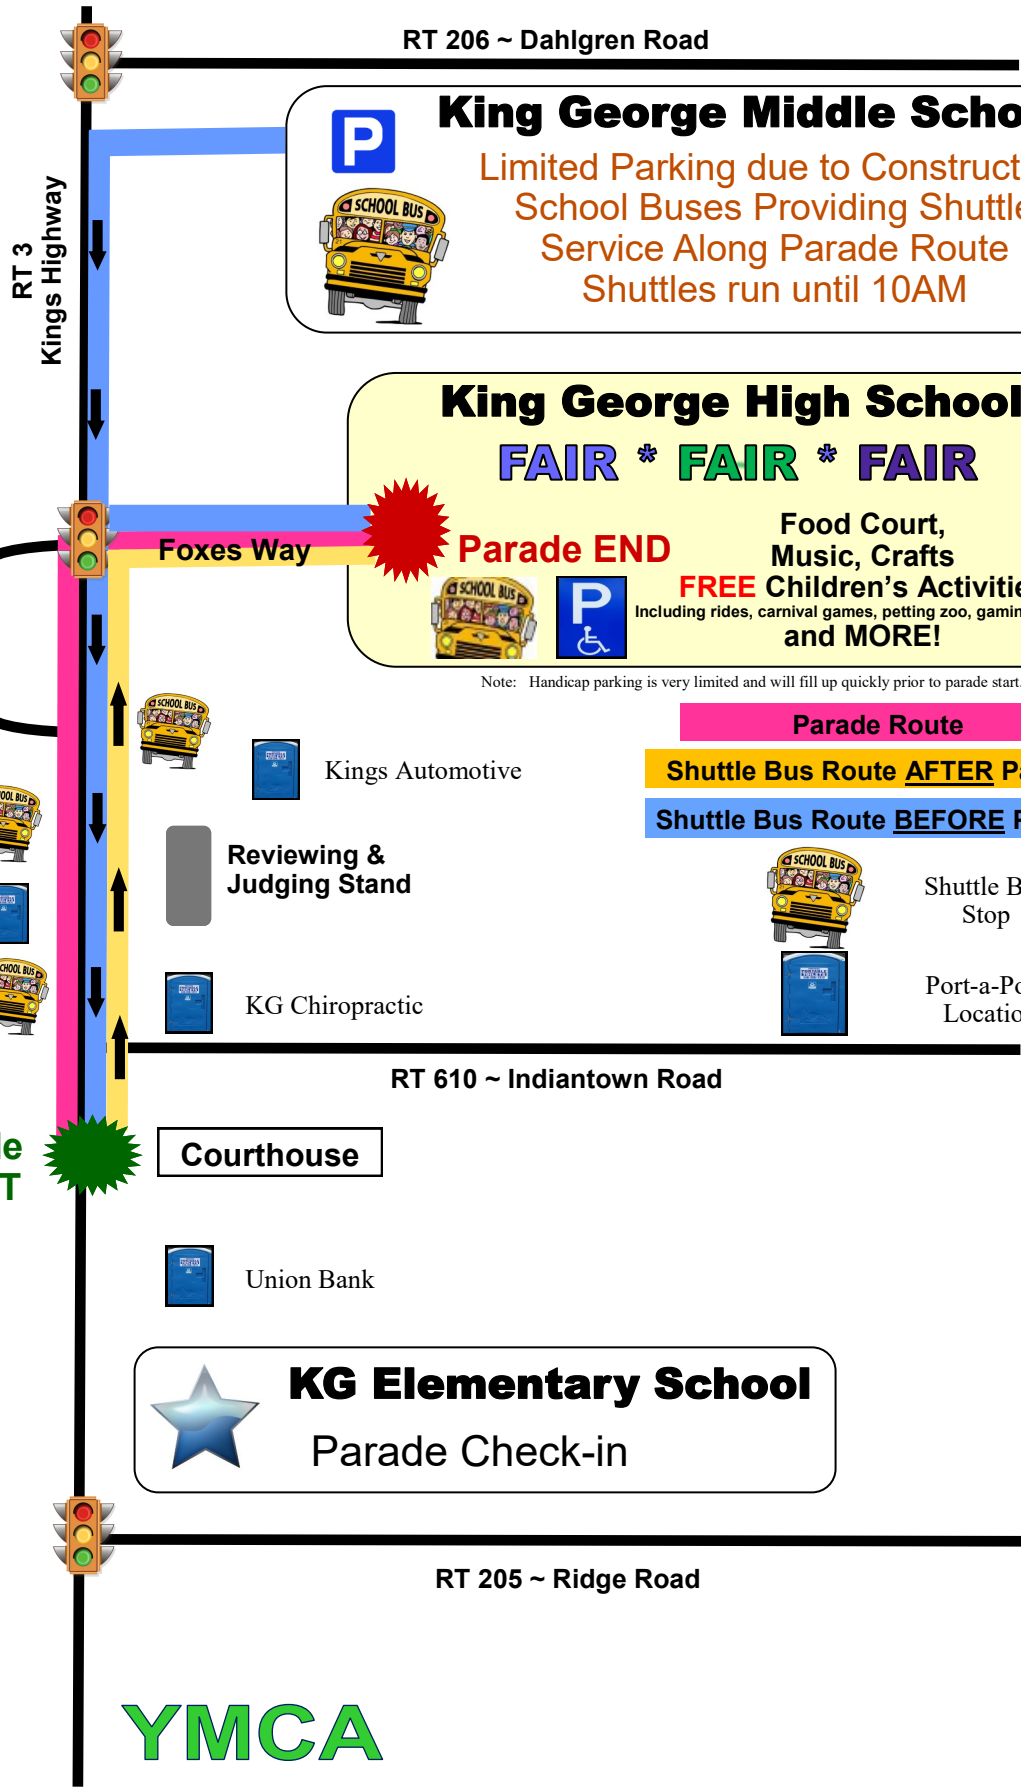

# Event Locations

West to  
Fredericksburg

**P** **King George Middle School**  
 Limited Parking due to Construction  
 School Buses Providing Shuttle  
 Service Along Parade Route  
 Shuttles run until 10AM

**King George High School**  
**FAIR \* FAIR \* FAIR**  
**Parade END**  
 Food Court,  
 Music, Crafts  
**FREE Children's Activities**  
 Including rides, carnival games, petting zoo, gaming station  
 and MORE!

Note: Handicap parking is very limited and will fill up quickly prior to parade start.

**Parade Route**

**Shuttle Bus Route AFTER Parade**

**Shuttle Bus Route BEFORE Parade**

Additional  
Parking at  
School  
Board

**P**

C&S  
Auto

**Parade  
START**

**Rt 3/Kings Highway  
closes at 10AM  
until Parade is over**

East to  
Montross

**YMCA**

Map not to scale